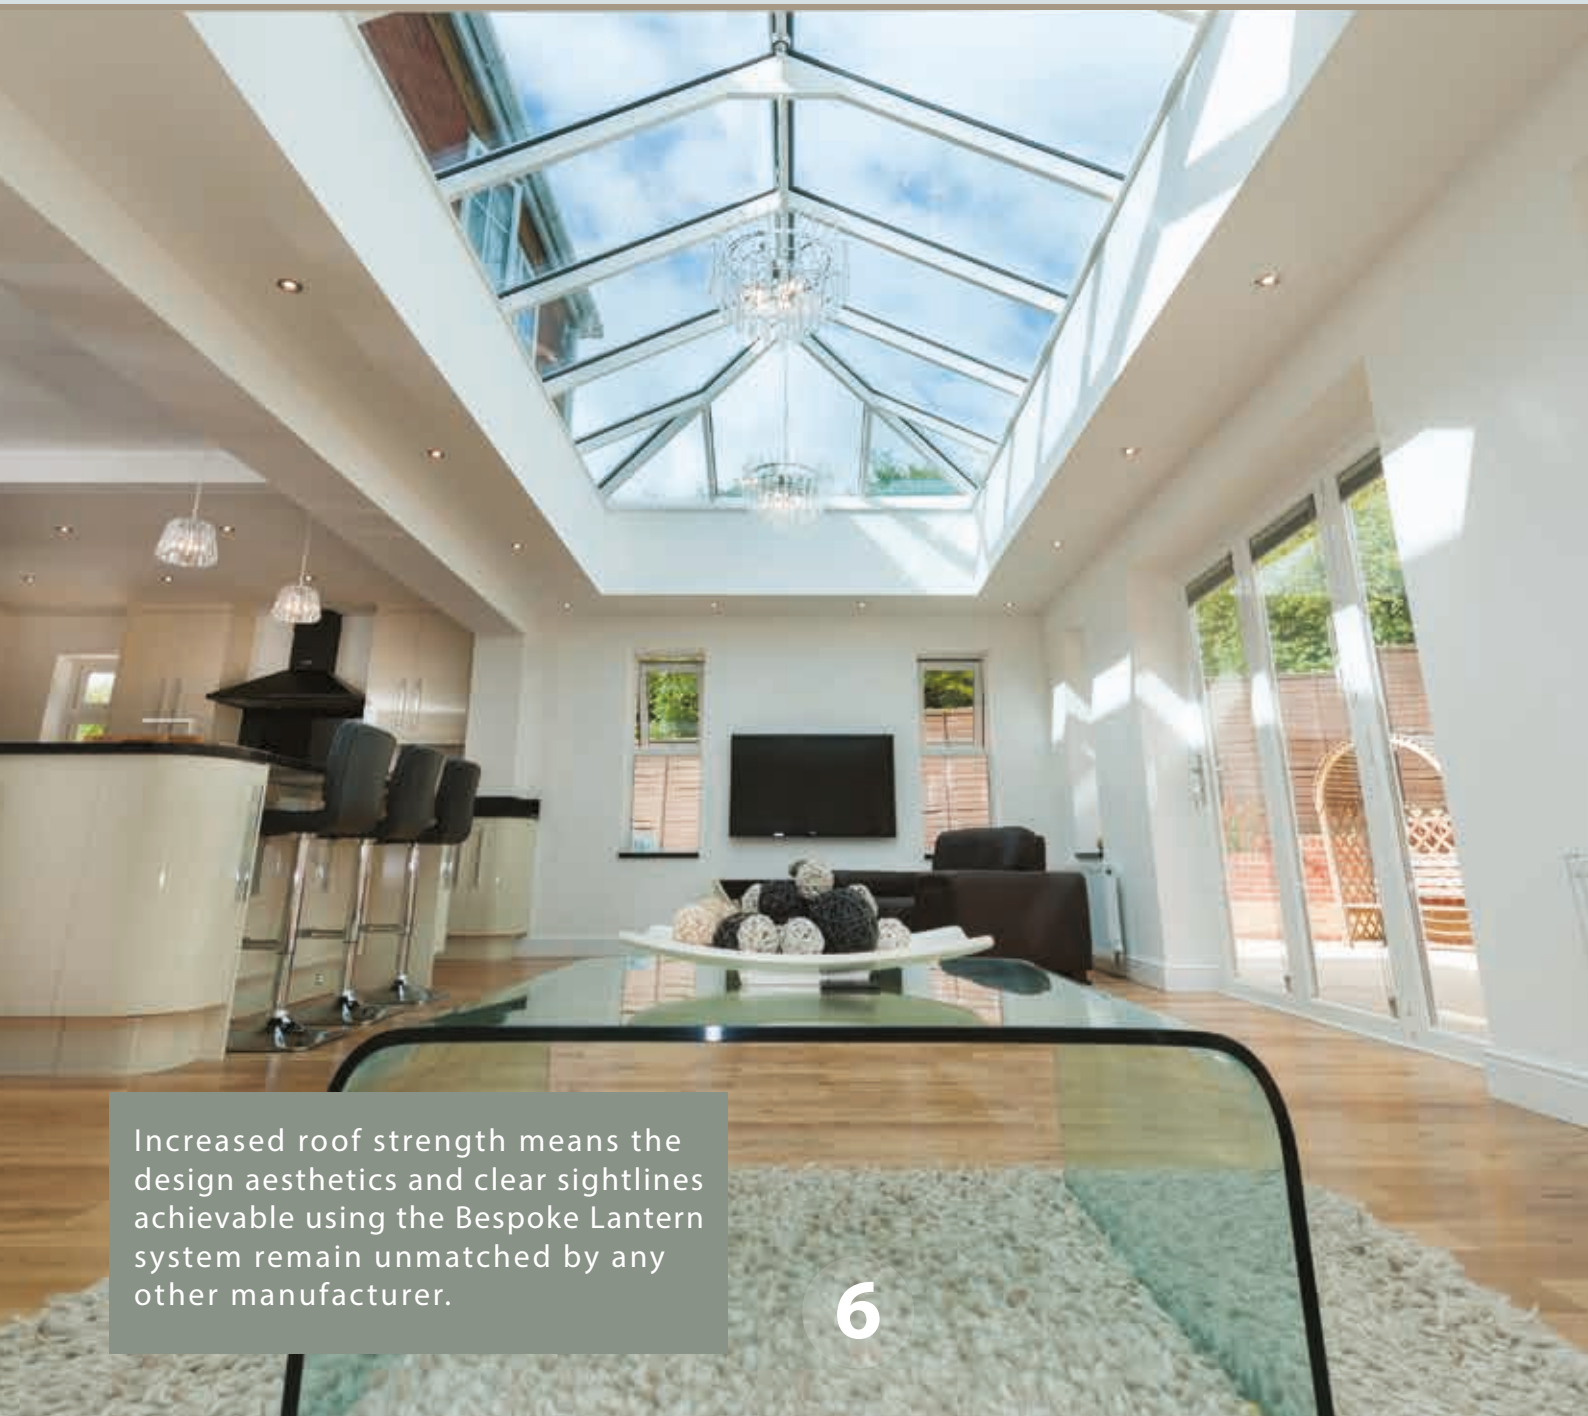

TRULY ALUMINIUM

Our Full Aluminium construction slashes the visible width and sight lines of rafters by 30% and the main ridge by 70%, when compared to roofs made by our competitors.

The strength to weight ratio of Bespoke's profile offers dramatic spans, turning your roof into a contemporary architectural feature. Aluminium sections are finished in a choice of RAL colours removing the need to fit cheap-looking PVCu capping.

SMARTER DESIGN

Bespoke's construction options provide the perfect look roof for any property, style or scheme.

Most competitors insist on a rod tie bar at eaves beam level, but we offer a choice of hidden, rafter or rod tie supports - providing the ultimate luxury and flexibility to create the roof you want.

Extra strong rafters mean the tie bars can be set higher, guaranteeing excellent headroom and no intrusion into the living area. Even in large buildings the roof structure remains remarkably minimal, creating a sense of clear, free space under the eaves.